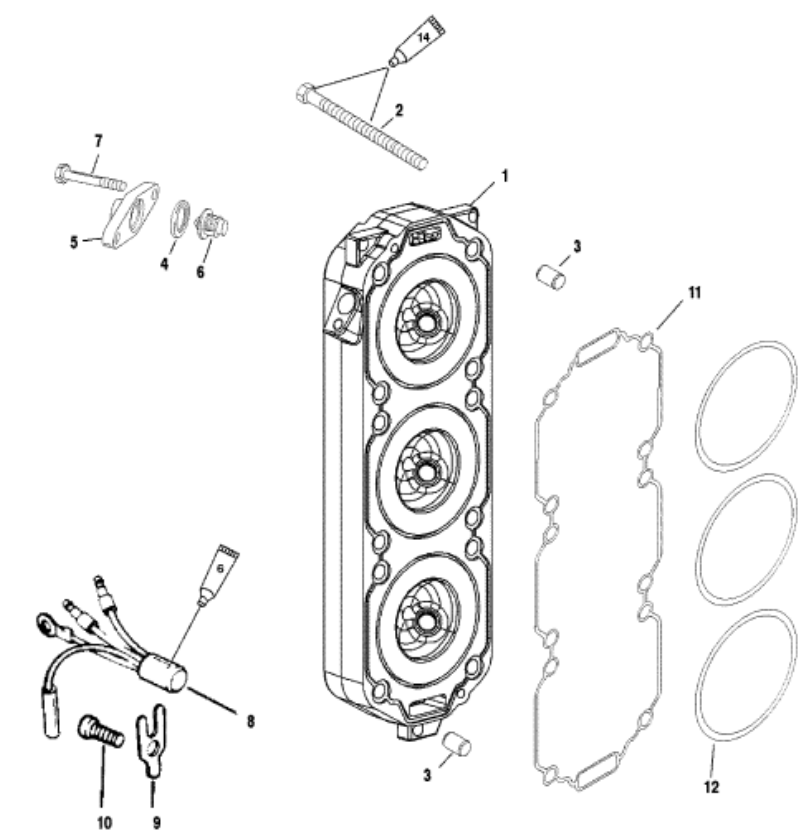

Parts List

Ref	Class	Part	Description	Qty	Comment	Footnote
1		858405T 2	CYLINDER HEAD (PORT)	1		5
1		858406T 2	CYLINDER HEAD (STARBOARD)	1		5
2	10	832971	BOLT (2 IN)	24		5
3	17	63779	DOWEL PIN	4		5
4	27	62386	GASKET	2		2,5
5		830737 1	COVER	2		5
6		833072	THERMOSTAT (143 DEGREES)	2		5
7	10	821300 25	SCREW (M6 X 25)	4		5
8		13536A14	TEMPERATURE SENSOR (STAR)	1		
9		13715 1	RETAINER	1		
10	10	818934 12	SCREW (M8 X 12)	1		
11		858452 1	SEAL -CYLINDER HEAD	2		5
12		859772 1	SEAL -CYLINDER BORE	6		5
-	27	814754A00	ENGINE GASKET SET	1		
-		854008T00	POWERHEAD	1		

- Dielectric Grease (92-823506--1)
- 2 Cycle Outboard Oil (92-13249A24)